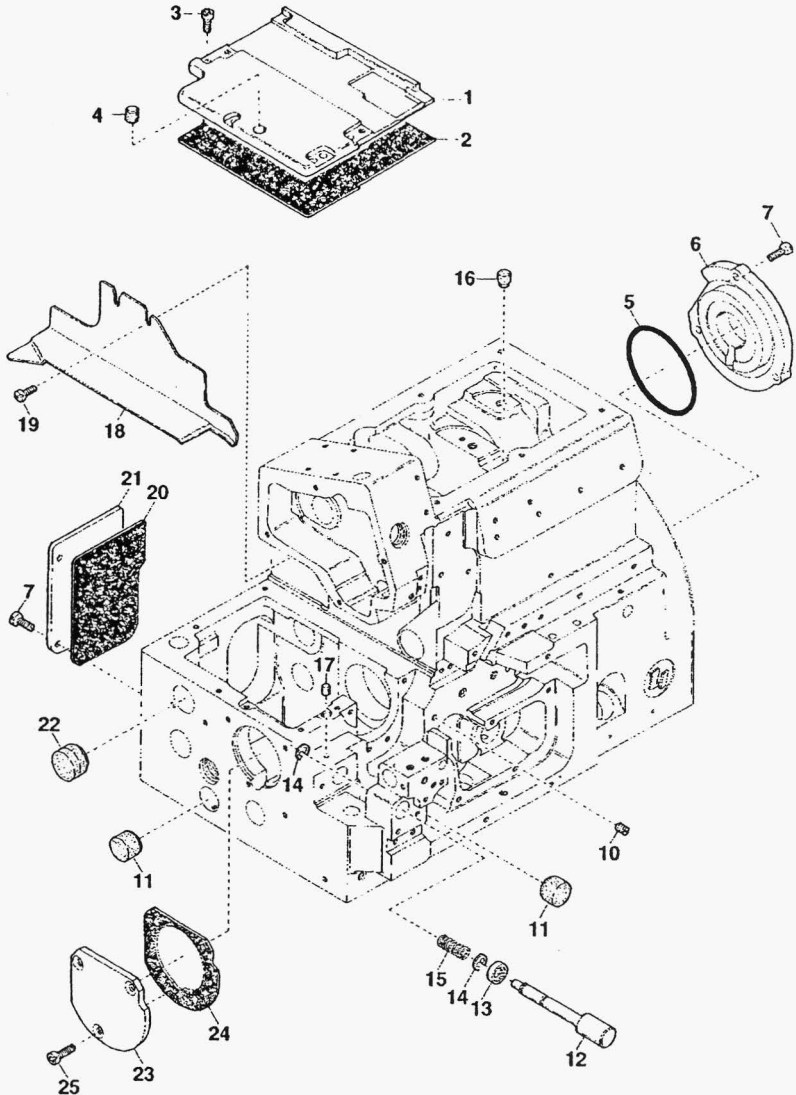

Ref. No.	Parts No.	Amt Req.
1	6200075	1
2	6200192	1
3	110048	5
4	6200077	1
5	6200212	1
6	6200211	1
7	110013	7
8		
9		
10	150004	1
11	6200209	2
12	6200224	1
13	6200171	1
14	6100333	2
15	6200096	1

Ref. No.	Parts No.	Amt Req.
16	330008	1
17	330000	1
18	6200219	1
19	110064	2
20	6200191	1
21	6200076	1
22	6200035	1
23	6200180	1
24	6200181	1
25	130003	3

Ref. No.	Parts No.	Amt Req.

From the library of: Superior Sewing Machine & Supply LLC